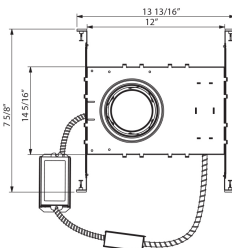

PROJECT INFORMATION

Job Name: Date: Type:

Comments: