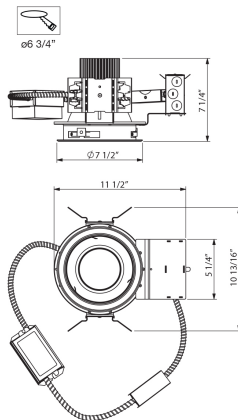

Options Available

ITEM NO.	FINISH	SHADE
6AP-16		

PROJECT INFORMATION

Job Name:	____	Date:	____	Type:	____
Comments:	____