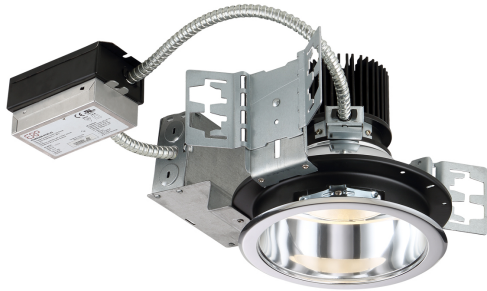

## 6AP-16, 6-INCH FRAME-IN HOUSING, 16W, LED

### PRODUCT DETAILS

No.	:	6AP-16
Length	:	11.5"
Width	:	10.8125"
Diameter	:	7.5"
Height	:	7.25"

### TECHNICAL DETAILS

Location	:	DAMP
Approval	:	
Beam Angle	:	40
Cut Hole Diameter	:	6.75"

### LIGHT SOURCE DETAILS

Number of Bulbs	:	1
Light Source	:	LED
Light Source Type	:	LED
Input Voltage	:	120V
Wattage	:	16W
Total Lumen	:	1200lm
Kelvin	:	3000K
CRI	:	80
Bulb Included	:	Yes
Dimmable	:	No