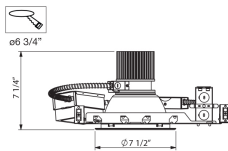

Options Available

ITEM NO.	FINISH	SHADE
6NC-38		

PROJECT INFORMATION

Job Name: Date: Type:

Comments: