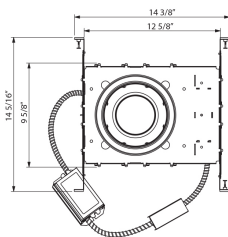

Options Available

ITEM NO.	FINISH	SHADE
6NC-38		

PROJECT INFORMATION

Job Name: Date: Type:

Comments: