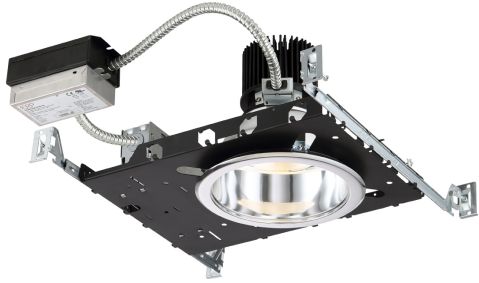

## 6NC-38, 6-INCH CONSTRUCTION HOUSING,38W,LED

### PRODUCT DETAILS

No.	:	6NC-38
Length	:	14.375"
Width	:	14.3125"
Diameter	:	7.5"
Height	:	7.25"

### TECHNICAL DETAILS

Location	:	DAMP
Approval	:	
Beam Angle	:	40
Cut Hole Diameter	:	6.75"

### LIGHT SOURCE DETAILS

Number of Bulbs	:	1
Light Source	:	LED
Light Source Type	:	LED
Input Voltage	:	120V
Wattage	:	38W
Total Lumen	:	3000lm
Kelvin	:	3000K
CRI	:	80
Bulb Included	:	Yes
Dimmable	:	Yes