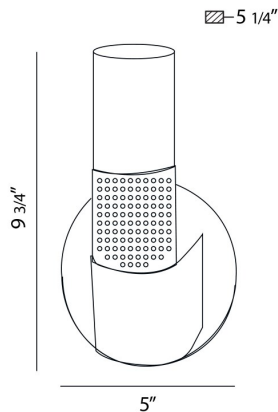

UOMO, WALL MOUNT

PRODUCT DETAILS

No.	:	BR-1UOMO-05
Product Color	:	CHROME
Product Material	:	METAL
Shade / Accent Colour	:	FROSTED
Shade / Accent Material	:	GLASS
Width	:	5"
Height	:	9.75"
Ext	:	5.25"
Weight	:	1.5lbs

OPTIONS AVAILABLE

ITEM NO.	FINISH	SHADE
BR-1UOMO-05	CHROME	FROSTED

TECHNICAL DETAILS

Canopy / Backplate Height	:	1.18"
Canopy / Backplate Dia.	:	4.68"
Mounting	:	Up
Approval	:	

PROJECT INFORMATION

Job Name: Date: Type: