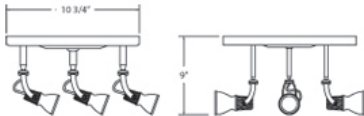

RIO GRANDE, 3-LIGHT FLUSHMOUNT

PRODUCT DETAILS

No.	:	F-3RGR3-25
Product Color	:	CHROME
Length	:	10.75"
Height	:	9"

TECHNICAL DETAILS

Canopy / Backplate Height	:	0.8"
Canopy / Backplate Dia.	:	10"
Approval	:	

LIGHT SOURCE DETAILS

Number of Bulbs	:	3
Light Source	:	Halogen
Light Source Type	:	GU10
Input Voltage	:	120V
Socket Type	:	GU10
Wattage	:	50W
Bulb Included	:	No
Dimmable	:	Yes

Options Available

ITEM NO.	FINISH	SHADE
F-3RGR3-25	CHROME	