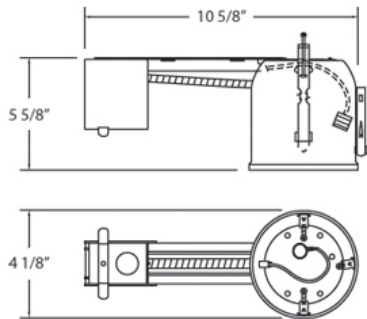

PROJECT INFORMATION

Job Name: Date: Type:

Comments: