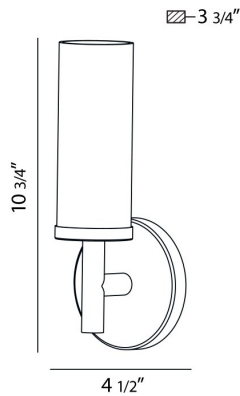

SYDNEY, WALL MOUNT

PRODUCT DETAILS

No.	:	SC-1SNE-25
Product Color	:	CHROME
Product Material	:	METAL
Shade / Accent Colour	:	WHITE
Shade / Accent Material	:	GLASS
Width	:	4.5"
Height	:	10.75"
Ext	:	3.75"
Weight	:	1.5lbs

LIGHT SOURCE DETAILS

Number of Bulbs	:	1
Light Source	:	Incandescent
Light Source Type	:	B13
Input Voltage	:	120V
Bulb Voltage	:	120V
Socket Type	:	E26
Wattage	:	60W
Total Wattage	:	60W
Bulb Included	:	No
Dimmable	:	Yes

OPTIONS AVAILABLE

ITEM NO.	FINISH	SHADE
SC-1SNE-25	CHROME	WHITE

TECHNICAL DETAILS

Mounting	:	Up
Approval	:	

PROJECT INFORMATION

 Job Name: Date: Type:

 Comments: