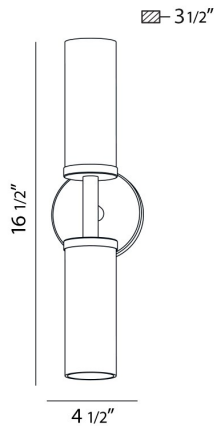

SYDNEY, WALL MOUNT

PRODUCT DETAILS

No.	:	SC-2SNE-25
Product Color	:	CHROME
Product Material	:	METAL
Shade / Accent Colour	:	WHITE
Shade / Accent Material	:	GLASS
Width	:	16.5"
Height	:	4.5"
Ext	:	3.5"
Weight	:	2.5lbs

LIGHT SOURCE DETAILS

Number of Bulbs	:	2
Light Source	:	Incandescent
Light Source Type	:	B13
Input Voltage	:	120V
Bulb Voltage	:	120V
Socket Type	:	E26
Wattage	:	60W
Total Wattage	:	120W
Bulb Included	:	No
Dimmable	:	Yes

OPTIONS AVAILABLE

ITEM NO.	FINISH	SHADE
SC-2SNE-25	CHROME	WHITE

TECHNICAL DETAILS

Mounting	:	Up or Down
Approval	:	

PROJECT INFORMATION

 Job Name: Date: Type:

 Comments: