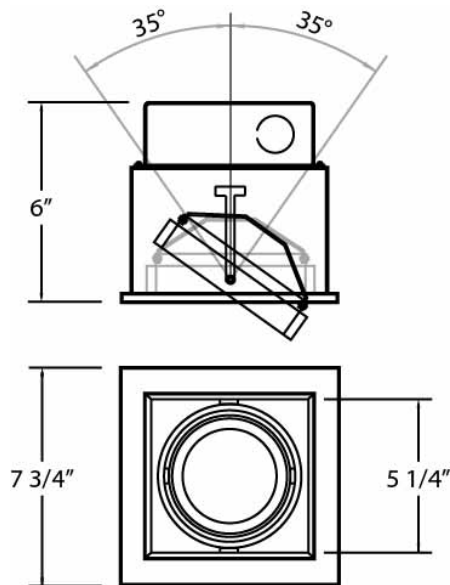

PROJECT INFORMATION

Job Name: Date: Type:

Comments: