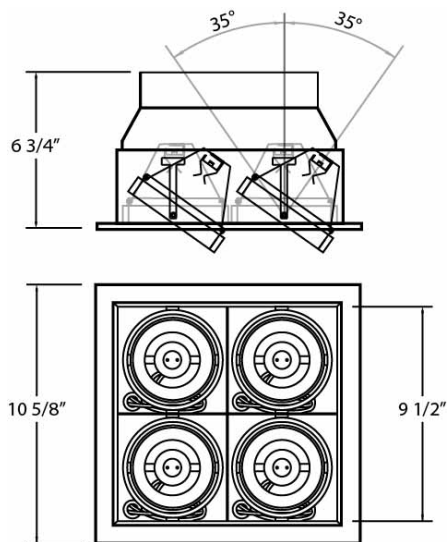

TE114BGU10, 4-LIGHT GU10 MULTIPLE RECESS

PRODUCT DETAILS

No.	:	TE114BGU10-01
Product Color	:	BLACK
Shade / Accent Colour	:	BLACK
Length	:	10.5625"
Width	:	10.5625"
Height	:	6.75"

TECHNICAL DETAILS

Location	:	DRY
Approval	:	
Horizontal Adjustment	:	35
Cut Hole Length	:	9.5"
Cut Hole Width	:	9.5"

Options Available

ITEM NO.	FINISH	SHADE
TE114BGU10-01	BLACK	BLACK
TE114BGU10-02	WHITE	BLACK
TE114BGU10-0N	BLACK	PLATINUM
TE114BGU10-22	WHITE	WHITE

LIGHT SOURCE DETAILS

Number of Bulbs	:	4
Light Source	:	Halogen
Light Source Type	:	GU10
Input Voltage	:	120V
Socket Type	:	GU10
Wattage	:	50W
Bulb Included	:	No
Dimmable	:	Yes