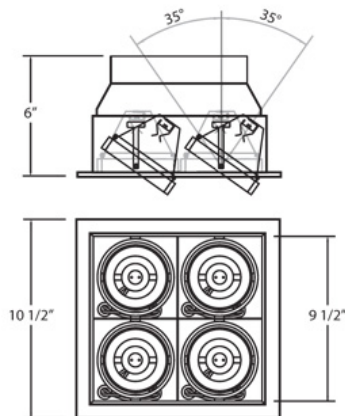

TE114, 4-LIGHT, MULTIPLE RECESSED, MR16, W/TRANSFORMER

PRODUCT DETAILS

No.	:	TE114BTR-01
Product Color	:	BLACK
Shade / Accent Colour	:	BLACK
Length	:	10.5"
Width	:	10.5"
Height	:	6"

TECHNICAL DETAILS

Location	:	DRY
Approval	:	
Horizontal Adjustment	:	35
Cut Hole Length	:	9.5"
Cut Hole Width	:	9.5"

Options Available

ITEM NO.	FINISH	SHADE
TE114BTR-01	BLACK	BLACK
TE114BTR-02	WHITE	BLACK
TE114BTR-0N	BLACK	PLATINUM
TE114BTR-22	WHITE	WHITE

LIGHT SOURCE DETAILS

Number of Bulbs	:	4
Light Source	:	Halogen
Light Source Type	:	MR16
Input Voltage	:	120V
Socket Type	:	GU5.3
Wattage	:	50W
Bulb Included	:	No
Dimmable	:	Yes