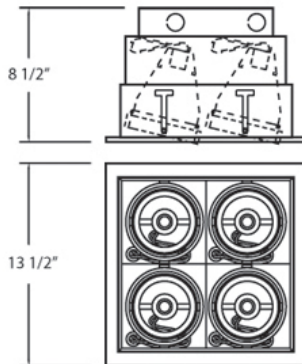

PROJECT INFORMATION

Job Name: Date: Type:

Comments: