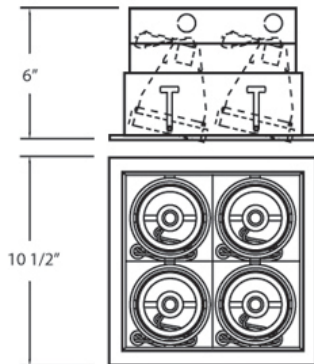

PROJECT INFORMATION

Job Name: Date: Type:

Comments: