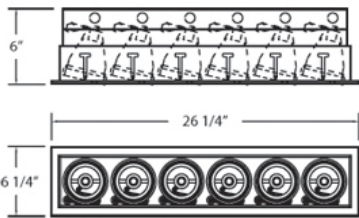

TE166, 6-LIGHT, MULTIPLE RECESSED, PAR20

PRODUCT DETAILS

No.	:	TE166A-01
Product Color	:	BLACK
Shade / Accent Colour	:	BLACK
Length	:	26.25"
Width	:	6.25"
Height	:	6"

TECHNICAL DETAILS

Location	:	DRY
Approval	:	
Horizontal Adjustment	:	35
Cut Hole Length	:	25.313"
Cut Hole Width	:	5.125"

Options Available

ITEM NO.	FINISH	SHADE
TE166A-01	BLACK	BLACK
TE166A-02	WHITE	BLACK
TE166A-0N	PLATINUM	BLACK
TE166A-22	WHITE	WHITE

LIGHT SOURCE DETAILS

Number of Bulbs	:	6
Light Source	:	Incandescent
Light Source Type	:	PAR20
Input Voltage	:	120V
Socket Type	:	E26
Wattage	:	50W
Bulb Included	:	No
Dimmable	:	Yes