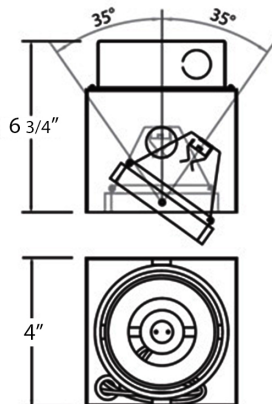

Options Available

ITEM NO.	FINISH	SHADE
TE211GU10-01	BLACK	
TE211GU10-02	WHITE	

LIGHT SOURCE DETAILS

Number of Bulbs	:	1
Light Source	:	Halogen
Light Source Type	:	GU10
Input Voltage	:	120V
Socket Type	:	GU10
Wattage	:	50W
Bulb Included	:	No
Dimmable	:	Yes

PROJECT INFORMATION

Job Name: Date: Type:

Comments: