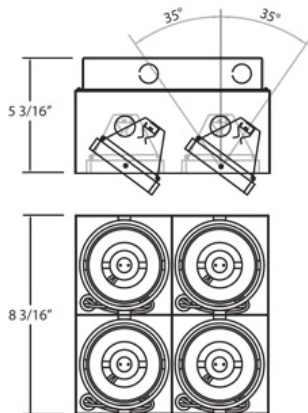

PROJECT INFORMATION

Job Name: Date: Type:

Comments: