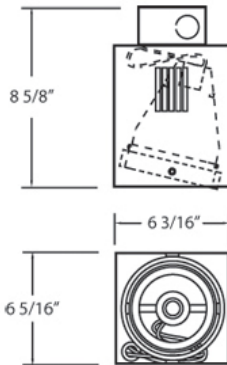

Options Available

ITEM NO.	FINISH	SHADE
TE221-01	BLACK	
TE221-02	WHITE	

PROJECT INFORMATION

Job Name: Date: Type:

Comments: