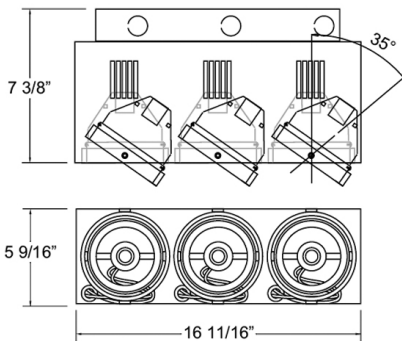

TE223, 3-LIGHT, TRIMLESS MULTIPLE RECESSED, PAR30

PRODUCT DETAILS

No.	:	TE223-01
Product Color	:	BLACK
Shade / Accent Colour	:	BLACK
Length	:	16.875"
Width	:	5.8125"
Height	:	7.875"

TECHNICAL DETAILS

Location	:	DRY
Approval	:	
Horizontal Adjustment	:	35
Cut Hole Length	:	17"
Cut Hole Width	:	6"

Options Available

ITEM NO.	FINISH	SHADE
TE223-01	BLACK	BLACK
TE223-02	WHITE	WHITE

LIGHT SOURCE DETAILS

Number of Bulbs	:	3
Light Source	:	Incandescent
Light Source Type	:	PAR30
Input Voltage	:	120V
Socket Type	:	E26
Wattage	:	75W
Bulb Included	:	No
Dimmable	:	Yes

PROJECT INFORMATION

Job Name:	____	Date:	____	Type:	____
Comments:	____