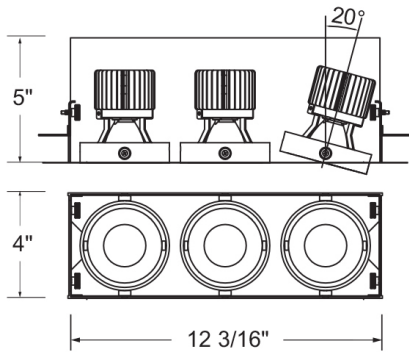

TE613LED, 3-LIGHT TRIMLESS LED MULTIPLE RECESS

PRODUCT DETAILS

No.	:	TE613LED-30-4-01
Product Color	:	BLACK
Length	:	12.1875"
Width	:	4"
Height	:	5"

TECHNICAL DETAILS

Driver	:	ES 16.8W Current Driver
Location	:	DRY
Approval	:	
Beam Angle	:	40
Cut Hole Length	:	12.375"
Cut Hole Width	:	4.188"

Options Available

ITEM NO.	FINISH	SHADE
TE613LED-30-4-01	BLACK	
TE613LED-30-4-02	WHITE	

LIGHT SOURCE DETAILS

Number of Bulbs	:	3
Light Source	:	LED
Light Source Type	:	LED
Input Voltage	:	120V
Socket Type	:	LED
Wattage	:	15W
Total Lumen	:	1290lm
Kelvin	:	3000K
CRI	:	90
Bulb Included	:	Yes
Dimmable	:	Yes