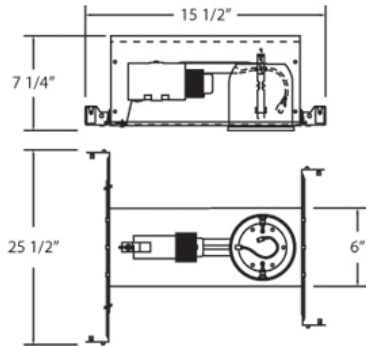

Options Available

ITEM NO.	FINISH	SHADE
TEIN-325