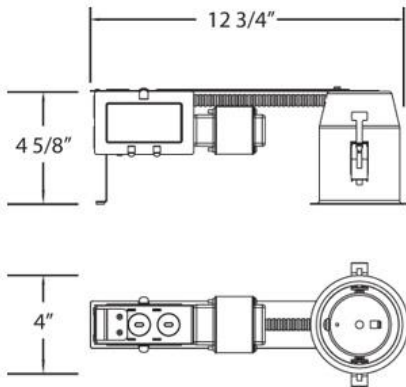

Options Available

ITEM NO.	FINISH	SHADE
TERE-325