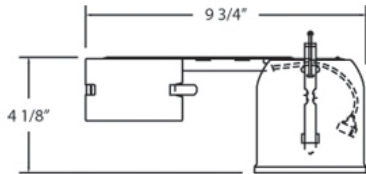

Options Available

ITEM NO.	FINISH	SHADE
TH-P04-02	WHITE