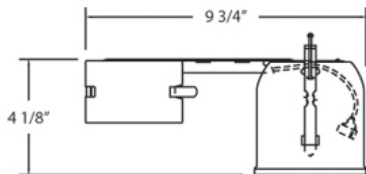

Options Available

ITEM NO.	FINISH	SHADE
TH-P08-02	WHITE	
TH-P08-0N	SATIN NICKEL