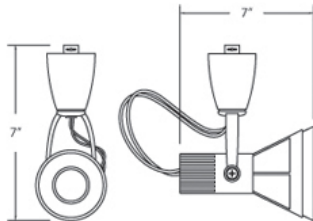

PROJECT INFORMATION

Job Name: Date: Type:

Comments: