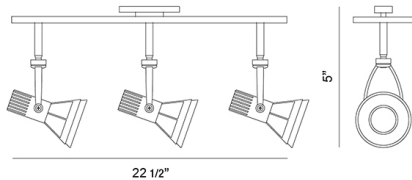

VORTEX, 3-LIGHT TRACK KIT

PRODUCT DETAILS

No.	:	TK-3VTX3-34
Product Color	:	SATIN NICKEL
Shade / Accent Colour	:	FROST
Length	:	22.5"
Height	:	5"

TECHNICAL DETAILS

Canopy / Backplate Height	:	0.6"
Canopy / Backplate Dia.	:	4.8"
Approval	:	
Vertical Adjustment	:	90
Horizontal Adjustment	:	350

LIGHT SOURCE DETAILS

Number of Bulbs	:	3
Light Source	:	Halogen
Light Source Type	:	GU10
Input Voltage	:	120V
Socket Type	:	GU10
Wattage	:	50W
Bulb Included	:	Yes
Dimmable	:	Yes

Options Available

ITEM NO.	FINISH	SHADE
TK-3VTX3-34	SATIN NICKEL	FROST