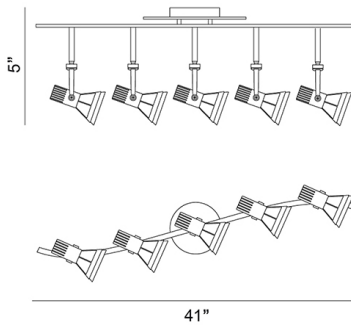

VORTEX, 5-LIGHT TRACK KIT

PRODUCT DETAILS

No.	:	TK-5VTX3-34
Product Color	:	SATIN NICKEL
Shade / Accent Colour	:	FROST
Width	:	41.25"
Height	:	7.125"

TECHNICAL DETAILS

Canopy / Backplate Height	:	0.6"
Canopy / Backplate Dia.	:	4.8"
Approval	:	
Vertical Adjustment	:	90
Horizontal Adjustment	:	350

Options Available

ITEM NO.	FINISH	SHADE
TK-5VTX3-34	SATIN NICKEL	FROST

LIGHT SOURCE DETAILS

Number of Bulbs	:	5
Light Source	:	Halogen
Light Source Type	:	GU10
Input Voltage	:	120V
Socket Type	:	GU10
Wattage	:	50W
Bulb Included	:	Yes
Dimmable	:	Yes