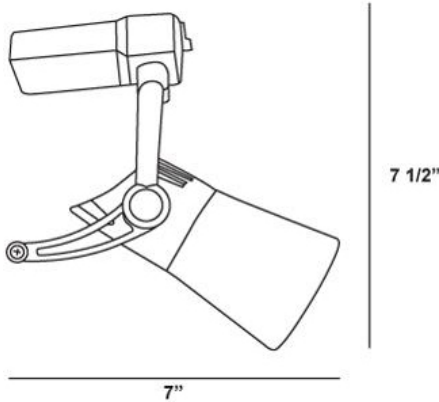

PROJECT INFORMATION

Job Name:	____	Date:	____	Type:	____
Comments:	____