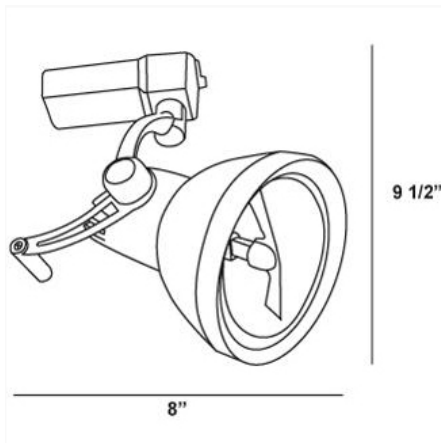

Options Available

ITEM NO.	FINISH	SHADE
TK-ARI2-04	BLACK	PLATINUM

PROJECT INFORMATION

Job Name:	____	Date:	____	Type:	____
Comments:	____