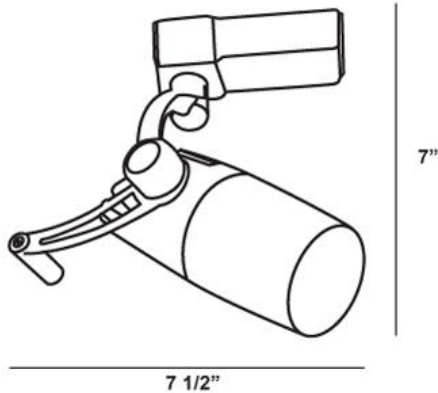

Options Available

ITEM NO.	FINISH	SHADE
TK-ARI4-04	BLACK	PLATINUM