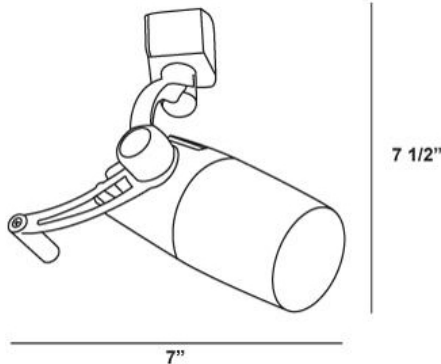

Options Available

ITEM NO.	FINISH	SHADE
TK-ARI5-04	BLACK	PLATINUM