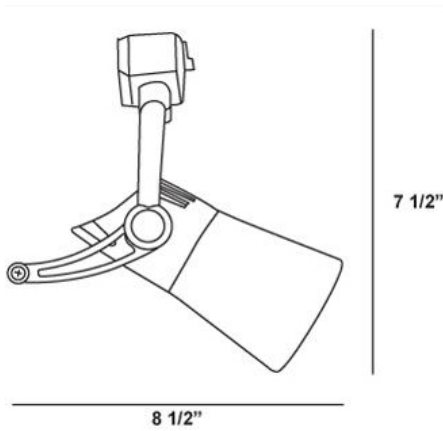

Options Available

ITEM NO.	FINISH	SHADE
TK-ARI6-04	BLACK	PLATINUM

PROJECT INFORMATION

Job Name:	____	Date:	____	Type:	____
Comments:	____