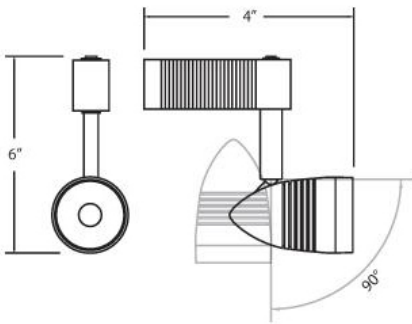

ASTRO, TRACK HEAD, 50W MR16

PRODUCT DETAILS

No.	:	TK-AS-05
Product Color	:	BLACK
Shade / Accent Colour	:	SATIN NICKEL
Width	:	4"
Height	:	6"

TECHNICAL DETAILS

Approval	:	
----------	---	---

LIGHT SOURCE DETAILS

Number of Bulbs	:	1
Light Source	:	Halogen
Light Source Type	:	MR16
Input Voltage	:	120V
Socket Type	:	GU5.3
Wattage	:	50W
Bulb Included	:	No
Dimmable	:	Yes

Options Available

ITEM NO.	FINISH	SHADE
TK-AS-05	BLACK	SATIN NICKEL