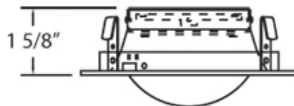

Options Available

ITEM NO.	FINISH	SHADE
TR-A301-101	SATIN NICKEL	FROST
TR-A301-123	CHROME	FROST
TR-A301-57	WHITE	FROST