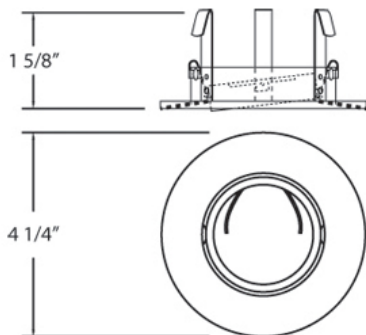

Options Available

ITEM NO.	FINISH	SHADE
TR-G02-01	BLACK	
TR-G02-02	WHITE	
TR-G02-04	SATIN NICKEL	
TR-G02-05	CHROME	
TR-G02-06	ANTIQUE BRASS	
TR-G02-09	BRONZE