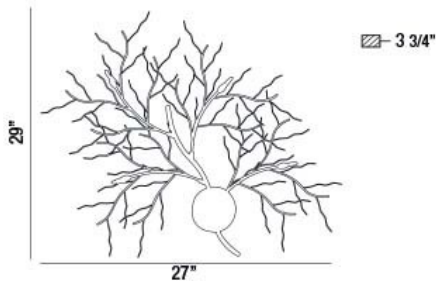

AUTUMN, WALL MOUNT

PRODUCT DETAILS

No.	:	12265-015
Product Color	:	CHROME
Product Material	:	METAL
Shade / Accent Colour	:	CHROME
Shade / Accent Material	:	METAL BRANCHES
Width	:	27"
Height	:	29"
Ext	:	3.75"
Weight	:	24.3lbs

Options Available

ITEM NO.	FINISH	SHADE
12265-015	CHROME	CHROME

TECHNICAL DETAILS

Canopy / Backplate Dia.	:	4.688"
Adjustable Lamp Head	:	No
Approval	:	

PROJECT INFORMATION

 Job Name: Date: Type:

 Comments: