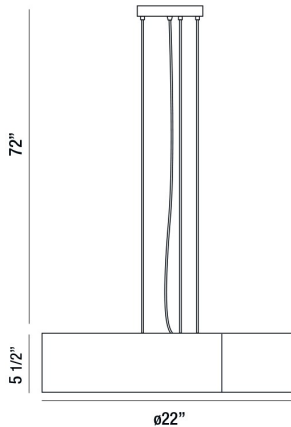

DERVISH, 22" ROUND PENDANT

PRODUCT DETAILS

No.	:	12531-042
Product Color	:	CHROME
Product Material	:	METAL
Shade / Accent Colour	:	FROSTED
Shade / Accent Material	:	GLASS
Diameter	:	22"
Height	:	5.5"
Overall Height	:	77.5"
Weight	:	23.9lbs

LIGHT SOURCE DETAILS

Number of Bulbs	:	5
Light Source	:	Incandescent
Light Source Type	:	A19
Input Voltage	:	120V
Bulb Voltage	:	120V
Socket Type	:	E26
Wattage	:	60W
Total Wattage	:	300W
Bulb Included	:	No
Dimmable	:	Yes

Options Available

ITEM NO.	FINISH	SHADE
12531-035	SATIN NICKEL	FROSTED
12531-042	CHROME	FROSTED

TECHNICAL DETAILS

Light Direction	:	Down
Hanging Support Type	:	AIRCRAFT CABLE
Hanging Support Length	:	72"
Canopy / Backplate Height	:	1.25"
Canopy / Backplate Dia.	:	5.5"
Adjustable Lamp Head	:	Yes
Approval	:	