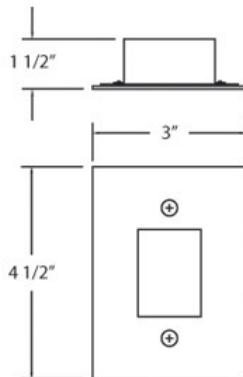

14788, WALLMOUNT

PRODUCT DETAILS

No.	:	14788-017
Product Color	:	SATIN NICKEL
Shade / Accent Colour	:	FROSTED
Width	:	3"
Height	:	4.5"
Ext	:	1.5"

LIGHT SOURCE DETAILS

Light Source Type	:	INTEGRATED LED
Input Voltage	:	120V
Bulb Voltage	:	120V
Socket Type	:	LED
Total Wattage	:	0.4W
Kelvin	:	3500K
Dimmable	:	No

TECHNICAL DETAILS

Adjustable Lamp Head	:	No
Location	:	DRY
Approval	:	

Options Available

ITEM NO.	FINISH	SHADE
14788-017	SATIN NICKEL	FROSTED
14788-024	SATIN NICKEL	OPAL

PROJECT INFORMATION

 Job Name: Date: Type: