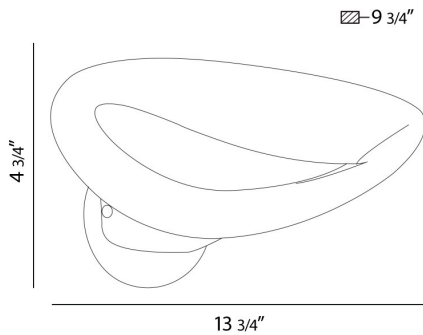

ZEAL, 2-LIGHT WALL MOUNT

PRODUCT DETAILS

No. : 14943-010
 Product Color : WHITE
 Height : 2"
 Ext : 9.75"
 Weight : 0.5lbs

LIGHT SOURCE DETAILS

Number of Bulbs : 2
 Light Source : Halogen
 Light Source Type : BI-PIN
 Input Voltage : 120V
 Bulb Voltage : 12V
 Socket Type : G4
 Wattage : 20W
 Total Wattage : 40W
 Bulb Included : No
 Dimmable : Yes

TECHNICAL DETAILS

Canopy / Backplate Height : 0.938"
 Canopy / Backplate Dia. : 4.688"
 Adjustable Lamp Head : No
 Approval : 

Options Available

ITEM NO.	FINISH	SHADE
14943-010	WHITE	

PROJECT INFORMATION

Job Name: Date: Type: