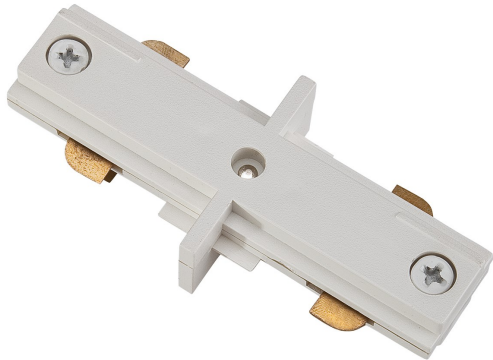

1560, MINI CONNECTOR

PRODUCT DETAILS

No. : 1560-02
 Product Color : WHITE

TECHNICAL DETAILS

Options Available

ITEM NO.	FINISH	SHADE
1560-01	BLACK	
1560-02	WHITE	
1560-S5	PLATINUM	

PROJECT INFORMATION

Job Name: Date: Type: