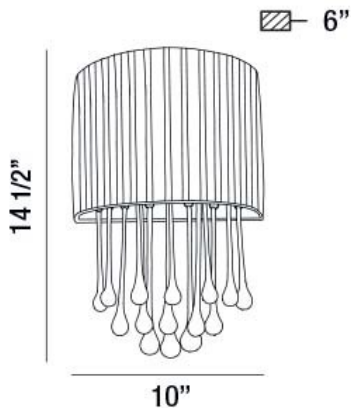

PENCHANT, WALL MOUNT

PRODUCT DETAILS

No.	:	16036-031
Product Color	:	CHROME
Product Material	:	METAL
Shade / Accent Colour	:	CLEAR
Shade / Accent Material	:	CLEAR GLASS TEARDROPS
Width	:	10"
Height	:	14.5"
Ext	:	6"
Weight	:	2.4lbs

LIGHT SOURCE DETAILS

Number of Bulbs	:	1
Light Source	:	Incandescent
Light Source Type	:	A19
Input Voltage	:	120V
Bulb Voltage	:	120V
Socket Type	:	E26
Wattage	:	60W
Total Wattage	:	60W
Bulb Included	:	No
Dimmable	:	Yes

Options Available

ITEM NO.	FINISH	SHADE
16036-017	BLACK	CLEAR
16036-031	CHROME	CLEAR

TECHNICAL DETAILS

Canopy / Backplate Length	:	9.813"
Canopy / Backplate Height	:	0.5"
Canopy / Backplate Width	:	7.625"
Adjustable Lamp Head	:	No
Approval	:	