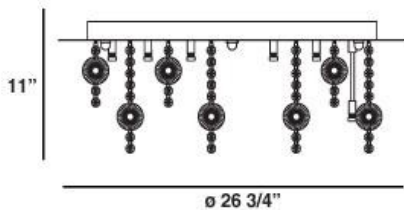

GALASSIA, 27" CEILING MOUNT

PRODUCT DETAILS

No.	:	16481-015
Product Color	:	CHROME
Product Material	:	METAL
Shade / Accent Colour	:	CLEAR
Shade / Accent Material	:	CRYSTAL
Diameter	:	26.75"
Height	:	11"
Weight	:	20.4lbs

LIGHT SOURCE DETAILS

Number of Bulbs	:	18
Light Source	:	Halogen
Light Source Type	:	BI-PIN
Input Voltage	:	120V
Bulb Voltage	:	12V
Socket Type	:	G4
Wattage	:	20W
Total Wattage	:	360W
Bulb Included	:	Yes
Dimmable	:	Yes

Options Available

ITEM NO.	FINISH	SHADE
16481-015	CHROME	CLEAR

TECHNICAL DETAILS

Canopy / Backplate Height	:	1.125"
Canopy / Backplate Dia.	:	21.25"
Adjustable Lamp Head	:	No
Location	:	DRY
Approval	:	

PROJECT INFORMATION