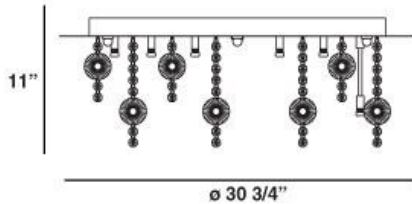

GALASSIA, 31" CEILING MOUNT

PRODUCT DETAILS

No.	:	16482-012
Product Color	:	CHROME
Product Material	:	METAL
Shade / Accent Colour	:	CLEAR
Shade / Accent Material	:	CRYSTAL
Diameter	:	30.75"
Height	:	11"
Weight	:	34.4lbs

LIGHT SOURCE DETAILS

Number of Bulbs	:	24
Light Source	:	Halogen
Light Source Type	:	BI-PIN
Input Voltage	:	120V
Bulb Voltage	:	12V
Socket Type	:	G4
Wattage	:	20W
Total Wattage	:	480W
Bulb Included	:	Yes
Dimmable	:	Yes

Options Available

ITEM NO.	FINISH	SHADE
16482-012	CHROME	CLEAR

TECHNICAL DETAILS

Canopy / Backplate Height	:	1.25"
Canopy / Backplate Dia.	:	27.75"
Adjustable Lamp Head	:	No
Location	:	DRY
Approval	:	

PROJECT INFORMATION