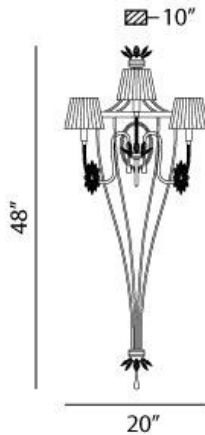

FESTINA, 3-LIGHT WALL MOUNT

PRODUCT DETAILS

No.	:	17501-019
Product Color	:	GOLD LEAF/EBONY
Shade / Accent Colour	:	AMBER
Width	:	20"
Height	:	48"
Ext	:	10"
Weight	:	13.4lbs

LIGHT SOURCE DETAILS

Number of Bulbs	:	3
Light Source	:	Incandescent
Light Source Type	:	B10
Input Voltage	:	120V
Bulb Voltage	:	120V
Socket Type	:	E12
Wattage	:	60W
Total Wattage	:	180W
Bulb Included	:	No
Dimmable	:	Yes

Options Available

ITEM NO.	FINISH	SHADE
17501-019	GOLD LEAF/EBONY	AMBER

TECHNICAL DETAILS

Adjustable Lamp Head	:	No
Approval	:	

PROJECT INFORMATION

 Job Name: Date: Type:

 Comments: