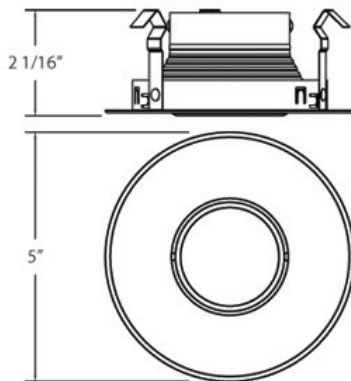

### PRODUCT DETAILS

No.	:	19159-08
Product Color	:	SATIN COPPER
Diameter	:	5"
Height	:	1.875"
Weight	:	3.8lbs

### LIGHT SOURCE DETAILS

Number of Bulbs	:	1 / 1
Light Source	:	Halogen / Halogen
Light Source Type	:	MR16 / GU10
Input Voltage	:	120 / 120V
Bulb Voltage	:	120V
Socket Type	:	/
Wattage	:	50 / 50W
Total Wattage	:	50 / 50W
Bulb Included	:	No / No
Dimmable	:	Yes / Yes

### TECHNICAL DETAILS

Light Direction	:	Down
Adjustable Lamp Head	:	No
Approval	:	
Beam Angle	:	15
Cut Hole Diameter	:	4.375"