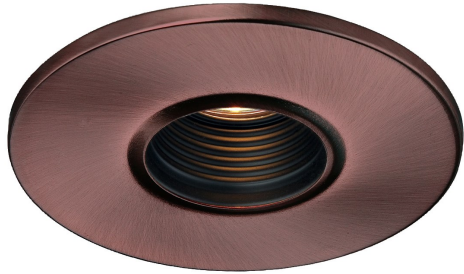

## 19159, TRIM, 4IN PINHOLE

### PRODUCT DETAILS

No.	:	19159-08
Product Color	:	SATIN COPPER
Diameter	:	5"
Height	:	1.875"
Weight	:	3.8lbs

### Options Available

ITEM NO.	FINISH	SHADE
19159-03	GOLD	
19159-04	SATIN NICKEL	
19159-05	CHROME	
19159-06	ANTIQUE BRASS	
19159-08	SATIN COPPER	
19159-09	BRONZE	

### TECHNICAL DETAILS

Light Direction	:	Down
Adjustable Lamp Head	:	No
Approval	:	
Beam Angle	:	15
Cut Hole Diameter	:	4.375"