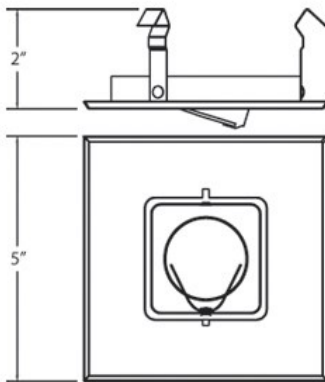

19167, TRIM, 4IN SQUARE GIMBAL

PRODUCT DETAILS

No.	:	19167-02
Product Color	:	WHITE
Length	:	5"
Width	:	5"
Height	:	2"

LIGHT SOURCE DETAILS

Number of Bulbs	:	1
Light Source	:	Incandescent
Light Source Type	:	PAR20
Input Voltage	:	120V
Bulb Voltage	:	120V
Socket Type	:	E26
Wattage	:	50W
Total Wattage	:	50W
Bulb Included	:	No
Dimmable	:	Yes

Options Available

ITEM NO.	FINISH	SHADE
19167-01	BLACK	
19167-02	WHITE	
19167-03	GOLD	
19167-04	SATIN NICKEL	
19167-05	CHROME	
19167-06	ANTIQUE BRASS	
19167-08	SATIN COPPER	

TECHNICAL DETAILS

Light Direction	:	Down
Adjustable Lamp Head	:	Yes
Approval	:	
Beam Angle	:	15
Cut Hole Diameter	:	4.375"