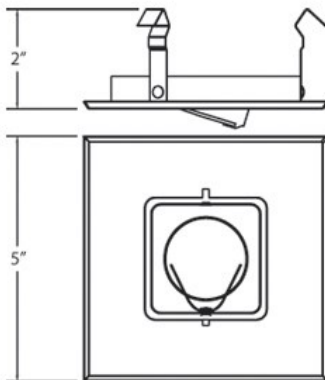

### TECHNICAL DETAILS

Light Direction	:	Down
Adjustable Lamp Head	:	Yes
Approval	:	
Beam Angle	:	15
Cut Hole Diameter	:	4.375"