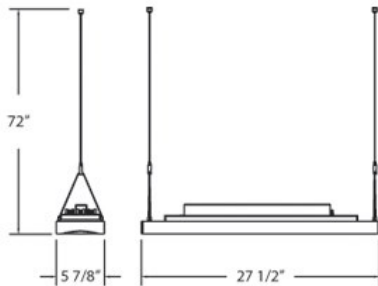

19192, PENDANT, 2X14W T5

PRODUCT DETAILS

No.	:	19192-017
Product Color	:	WHITE
Length	:	27.5"
Width	:	5.875"
Height	:	72"
Overall Height	:	72"

LIGHT SOURCE DETAILS

Number of Bulbs	:	2
Light Source	:	Fluorescent
Light Source Type	:	T5
Input Voltage	:	120V
Socket Type	:	G5
Wattage	:	14W
Total Wattage	:	28W
Bulb Included	:	No
Dimmable	:	No

Options Available

ITEM NO.	FINISH	SHADE
19192-017	WHITE	

TECHNICAL DETAILS

Hanging Support Type	:	WIRE
Hanging Support Length	:	72"
Adjustable Lamp Head	:	No
Approval	:	

PROJECT INFORMATION

 Job Name: Date: Type: