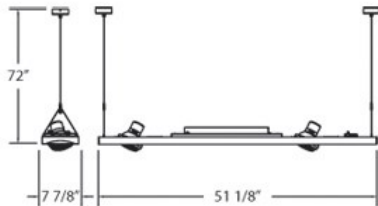

19194, PENDANT, 2X 75W PAR30/T5

PRODUCT DETAILS

No.	:	19194-011
Product Color	:	WHITE
Length	:	51.125"
Width	:	7.875"
Height	:	72"

LIGHT SOURCE DETAILS

Number of Bulbs	:	4
Light Source	:	Fluorescent
Light Source Type	:	T5
Input Voltage	:	120V
Socket Type	:	G5
Wattage	:	14W
Total Wattage	:	56W
Bulb Included	:	No
Dimmable	:	No

Options Available

ITEM NO.	FINISH	SHADE
19194-011	WHITE	

TECHNICAL DETAILS

Light Direction	:	Down
Hanging Support Type	:	WIRE
Hanging Support Length	:	72"
Adjustable Lamp Head	:	No
Approval	:	

PROJECT INFORMATION