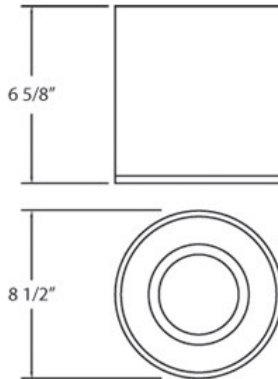

19198, CONVERTIBLE PENDANT, 2X26WPL

PRODUCT DETAILS

No.	:	19198-019
Product Color	:	WHITE
Diameter	:	8.5"
Height	:	6.625"
Weight	:	2.8lbs

LIGHT SOURCE DETAILS

Number of Bulbs	:	2
Light Source	:	Fluorescent
Light Source Type	:	CFL
Input Voltage	:	120V
Socket Type	:	G24Q-3
Wattage	:	26W
Total Wattage	:	52W
Bulb Included	:	No
Dimmable	:	No

Options Available

ITEM NO.	FINISH	SHADE
19198-019	WHITE	

TECHNICAL DETAILS

Light Direction	:	Down
Adjustable Lamp Head	:	No
Approval	:	

PROJECT INFORMATION

 Job Name: Date: Type:

 Comments: