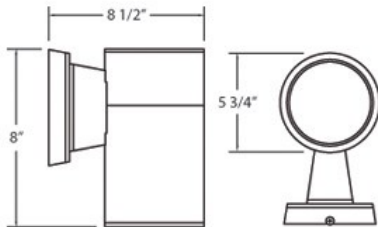

19202, SCONCE, 1X75WPAR30

PRODUCT DETAILS

No.	:	19202-013
Product Color	:	GREY
Shade / Accent Colour	:	CLEAR
Width	:	5.75"
Height	:	8"
Ext	:	8.5"
Weight	:	2.6lbs

LIGHT SOURCE DETAILS

Number of Bulbs	:	1
Light Source	:	Incandescent
Light Source Type	:	PAR30
Input Voltage	:	120V
Bulb Voltage	:	120V
Socket Type	:	E26
Wattage	:	75W
Total Wattage	:	75W
Bulb Included	:	No

Options Available

ITEM NO.	FINISH	SHADE
19202-013	GREY	CLEAR

TECHNICAL DETAILS

Light Direction	:	Down
Adjustable Lamp Head	:	No
IP Rating	:	55
Location	:	WET
Approval	:	

PROJECT INFORMATION

 Job Name: Date: Type: